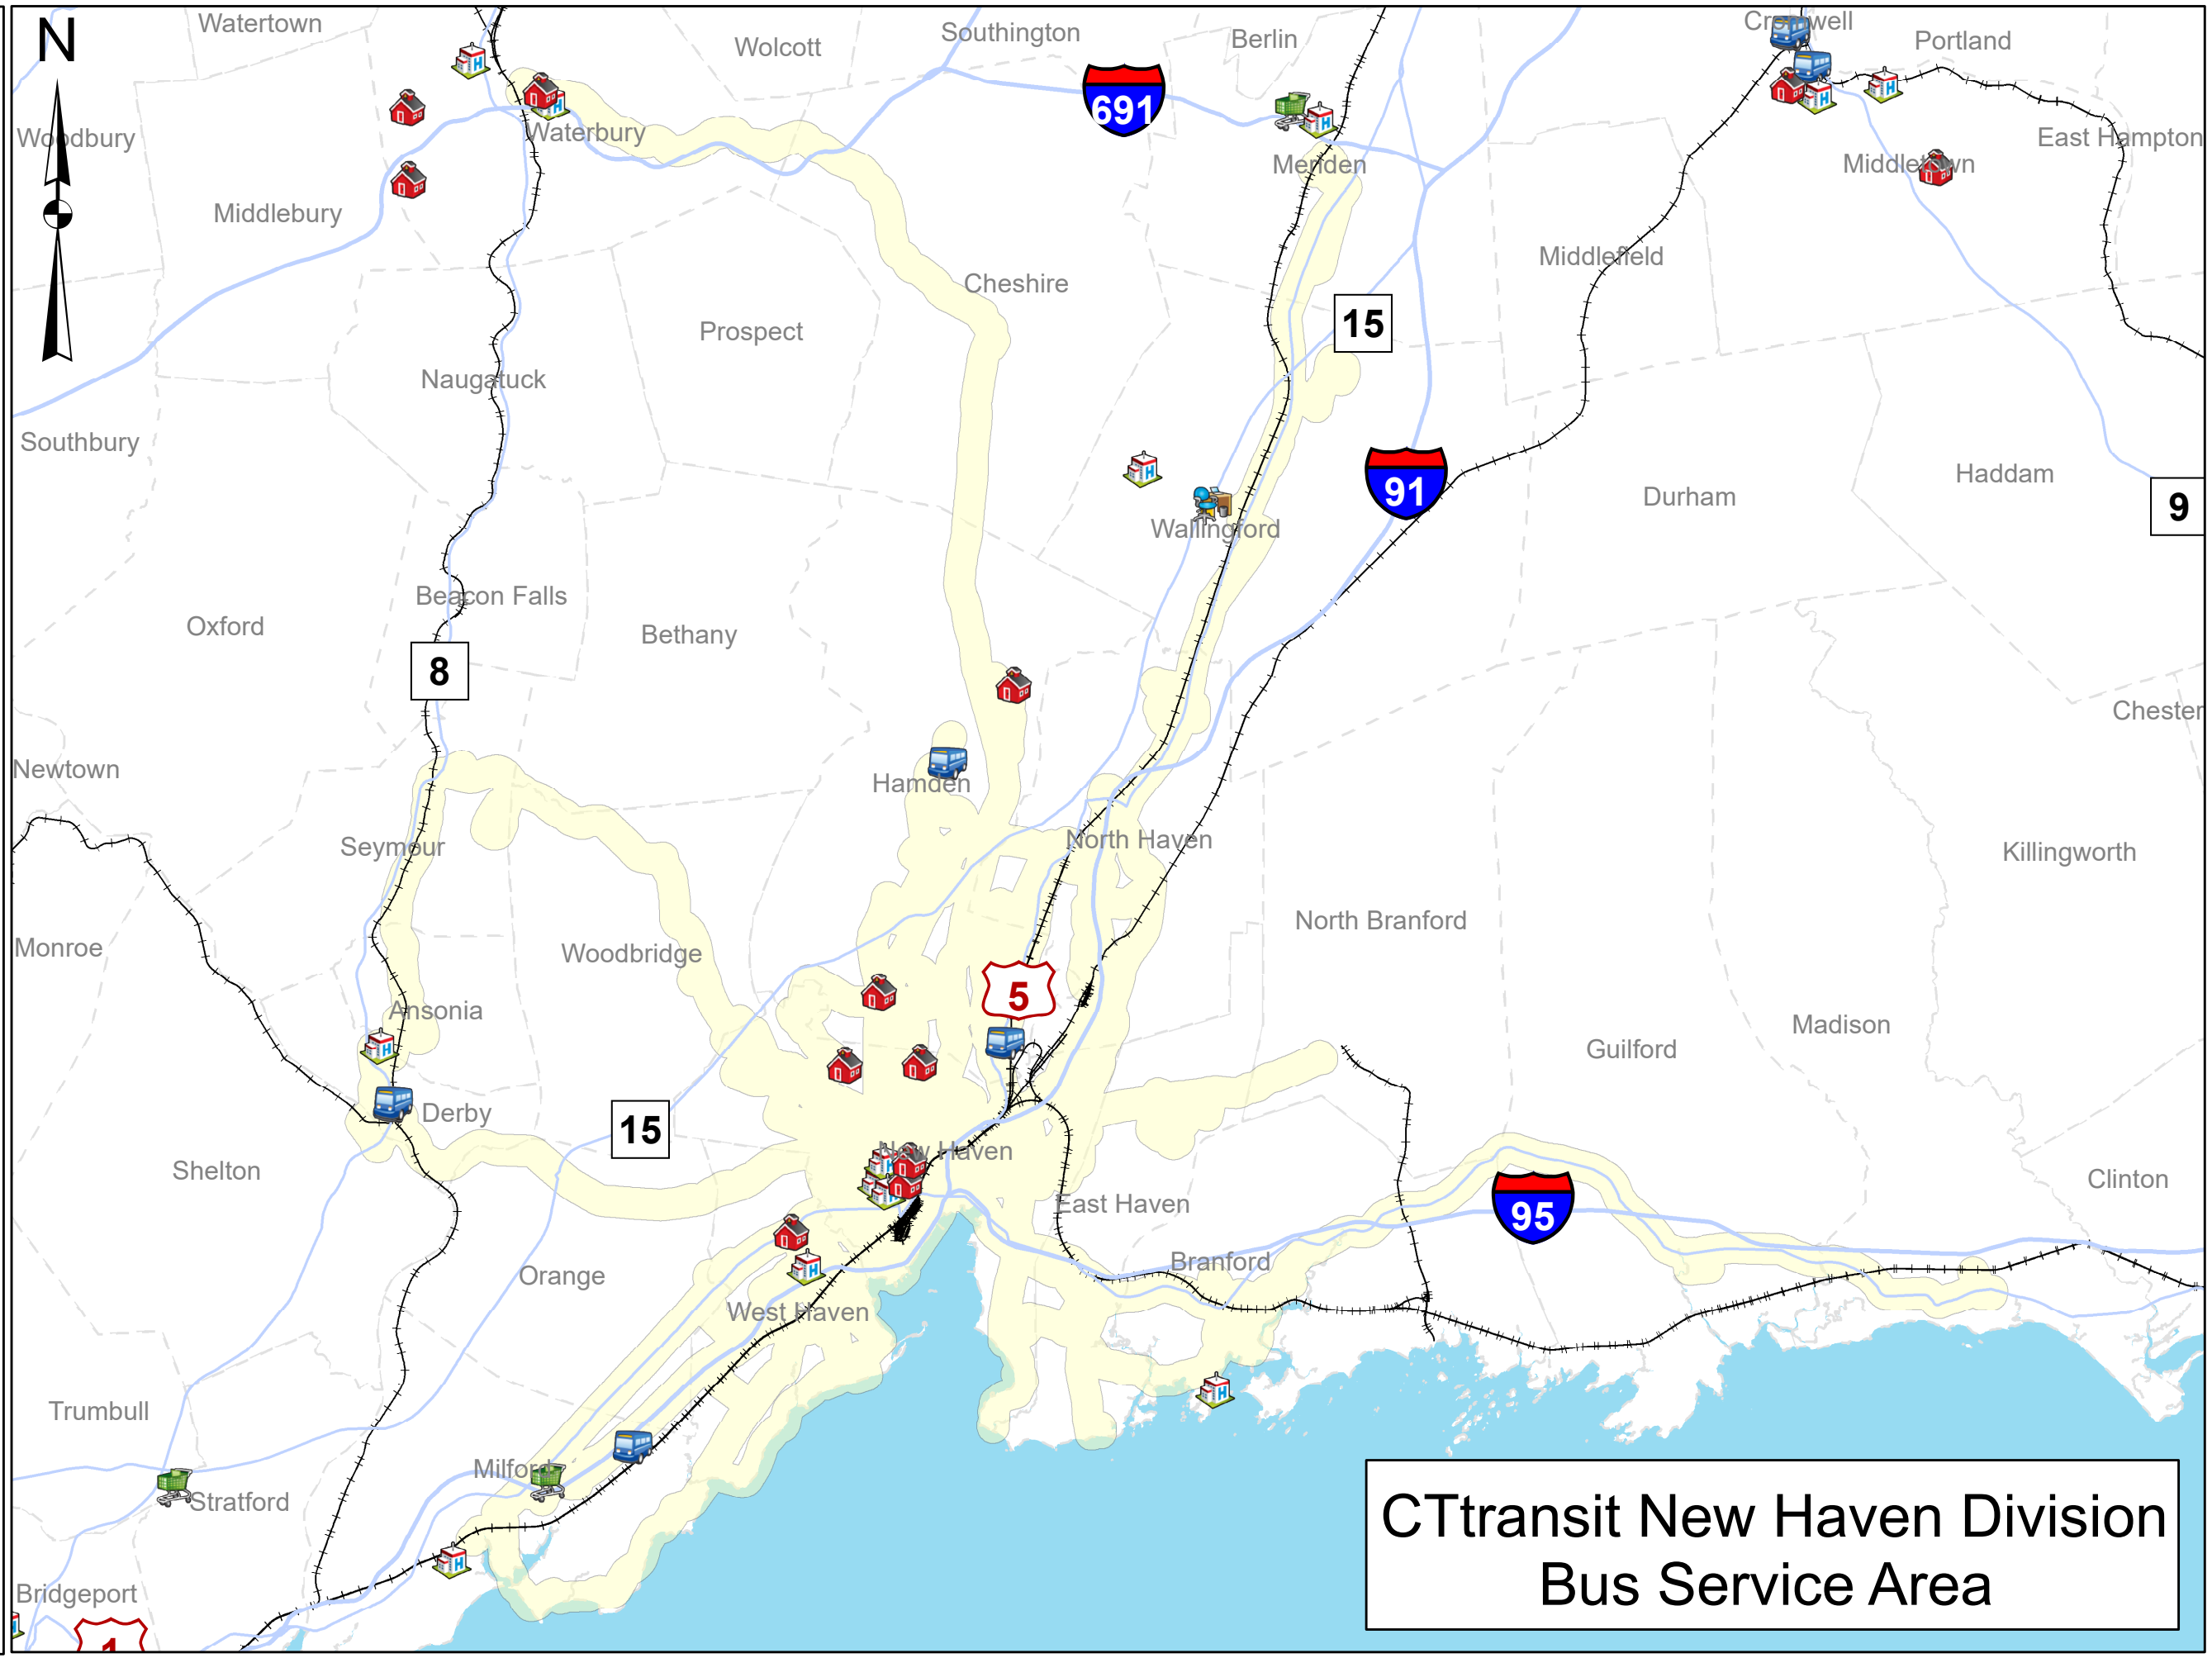

### Legend

- New Haven Division Bus Service Area
- Passenger Rail Lines
- Colleges/Universities
- Hospitals
- Major Employers
- Shopping Malls
- Transit Facilities
- Town Boundaries

### References

Bus Service Area: The area contained by a 1/4 mile buffer applied to the bus routes.

### Map Scale

Developed June 2020

This map, developed for internal ConnDOT use, is a cartographic rendering of DOT roadway records. It should not be referenced or incorporated in any manner in legal documents or proceedings

**CTtransit New Haven Division  
Bus Service Area**