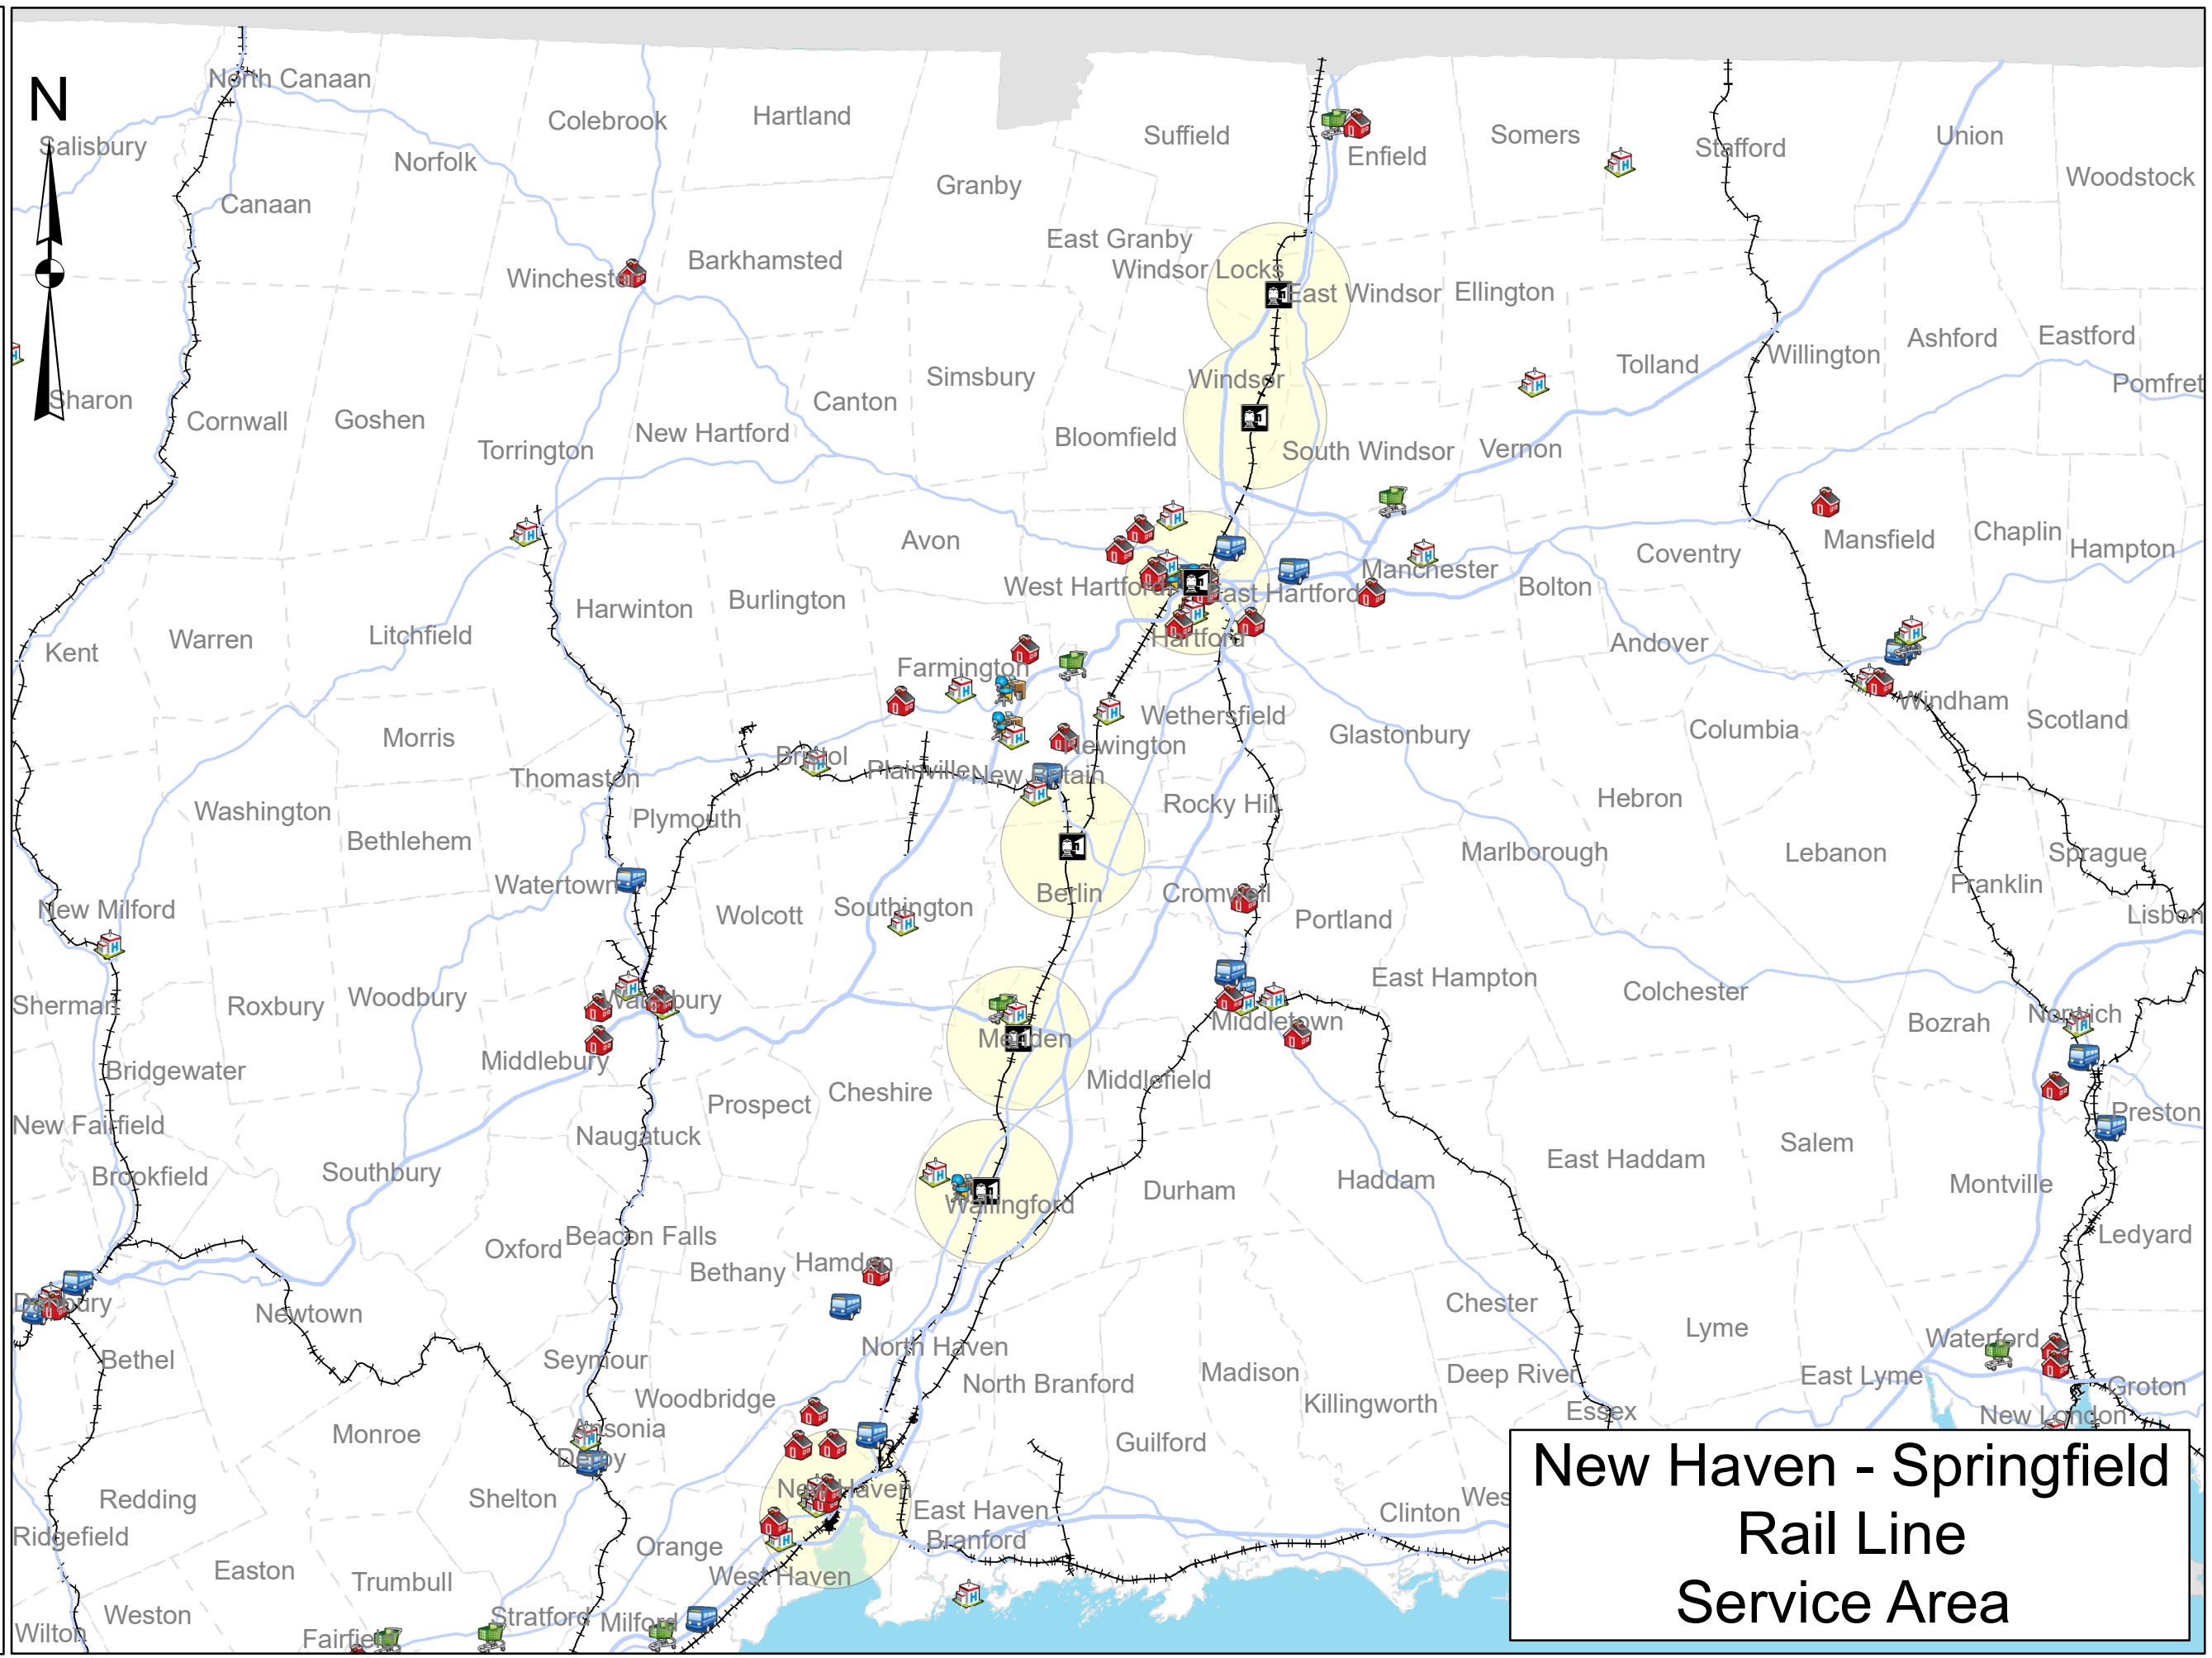

### Legend

- New Haven - Springfield Line Rail Stations
- New Haven - Springfield Rail Stations Service Area
- Passenger Rail Lines
- Colleges/Universities
- Hospitals
- Major Employers
- Shopping Malls
- Transit Facilities
- Town Boundaries

### References

Data Sources: CTDOT Office of Rail  
Rail Service Area = The area contained by a 2.5 mile radius buffer around the railroad stations.

### Map Scale

Developed June 2021

This map, developed for internal ConnDOT use, is a cartographic rendering of DOT roadway records. It should not be referenced or incorporated in any manner in legal documents or proceedings

**New Haven - Springfield  
Rail Line  
Service Area**