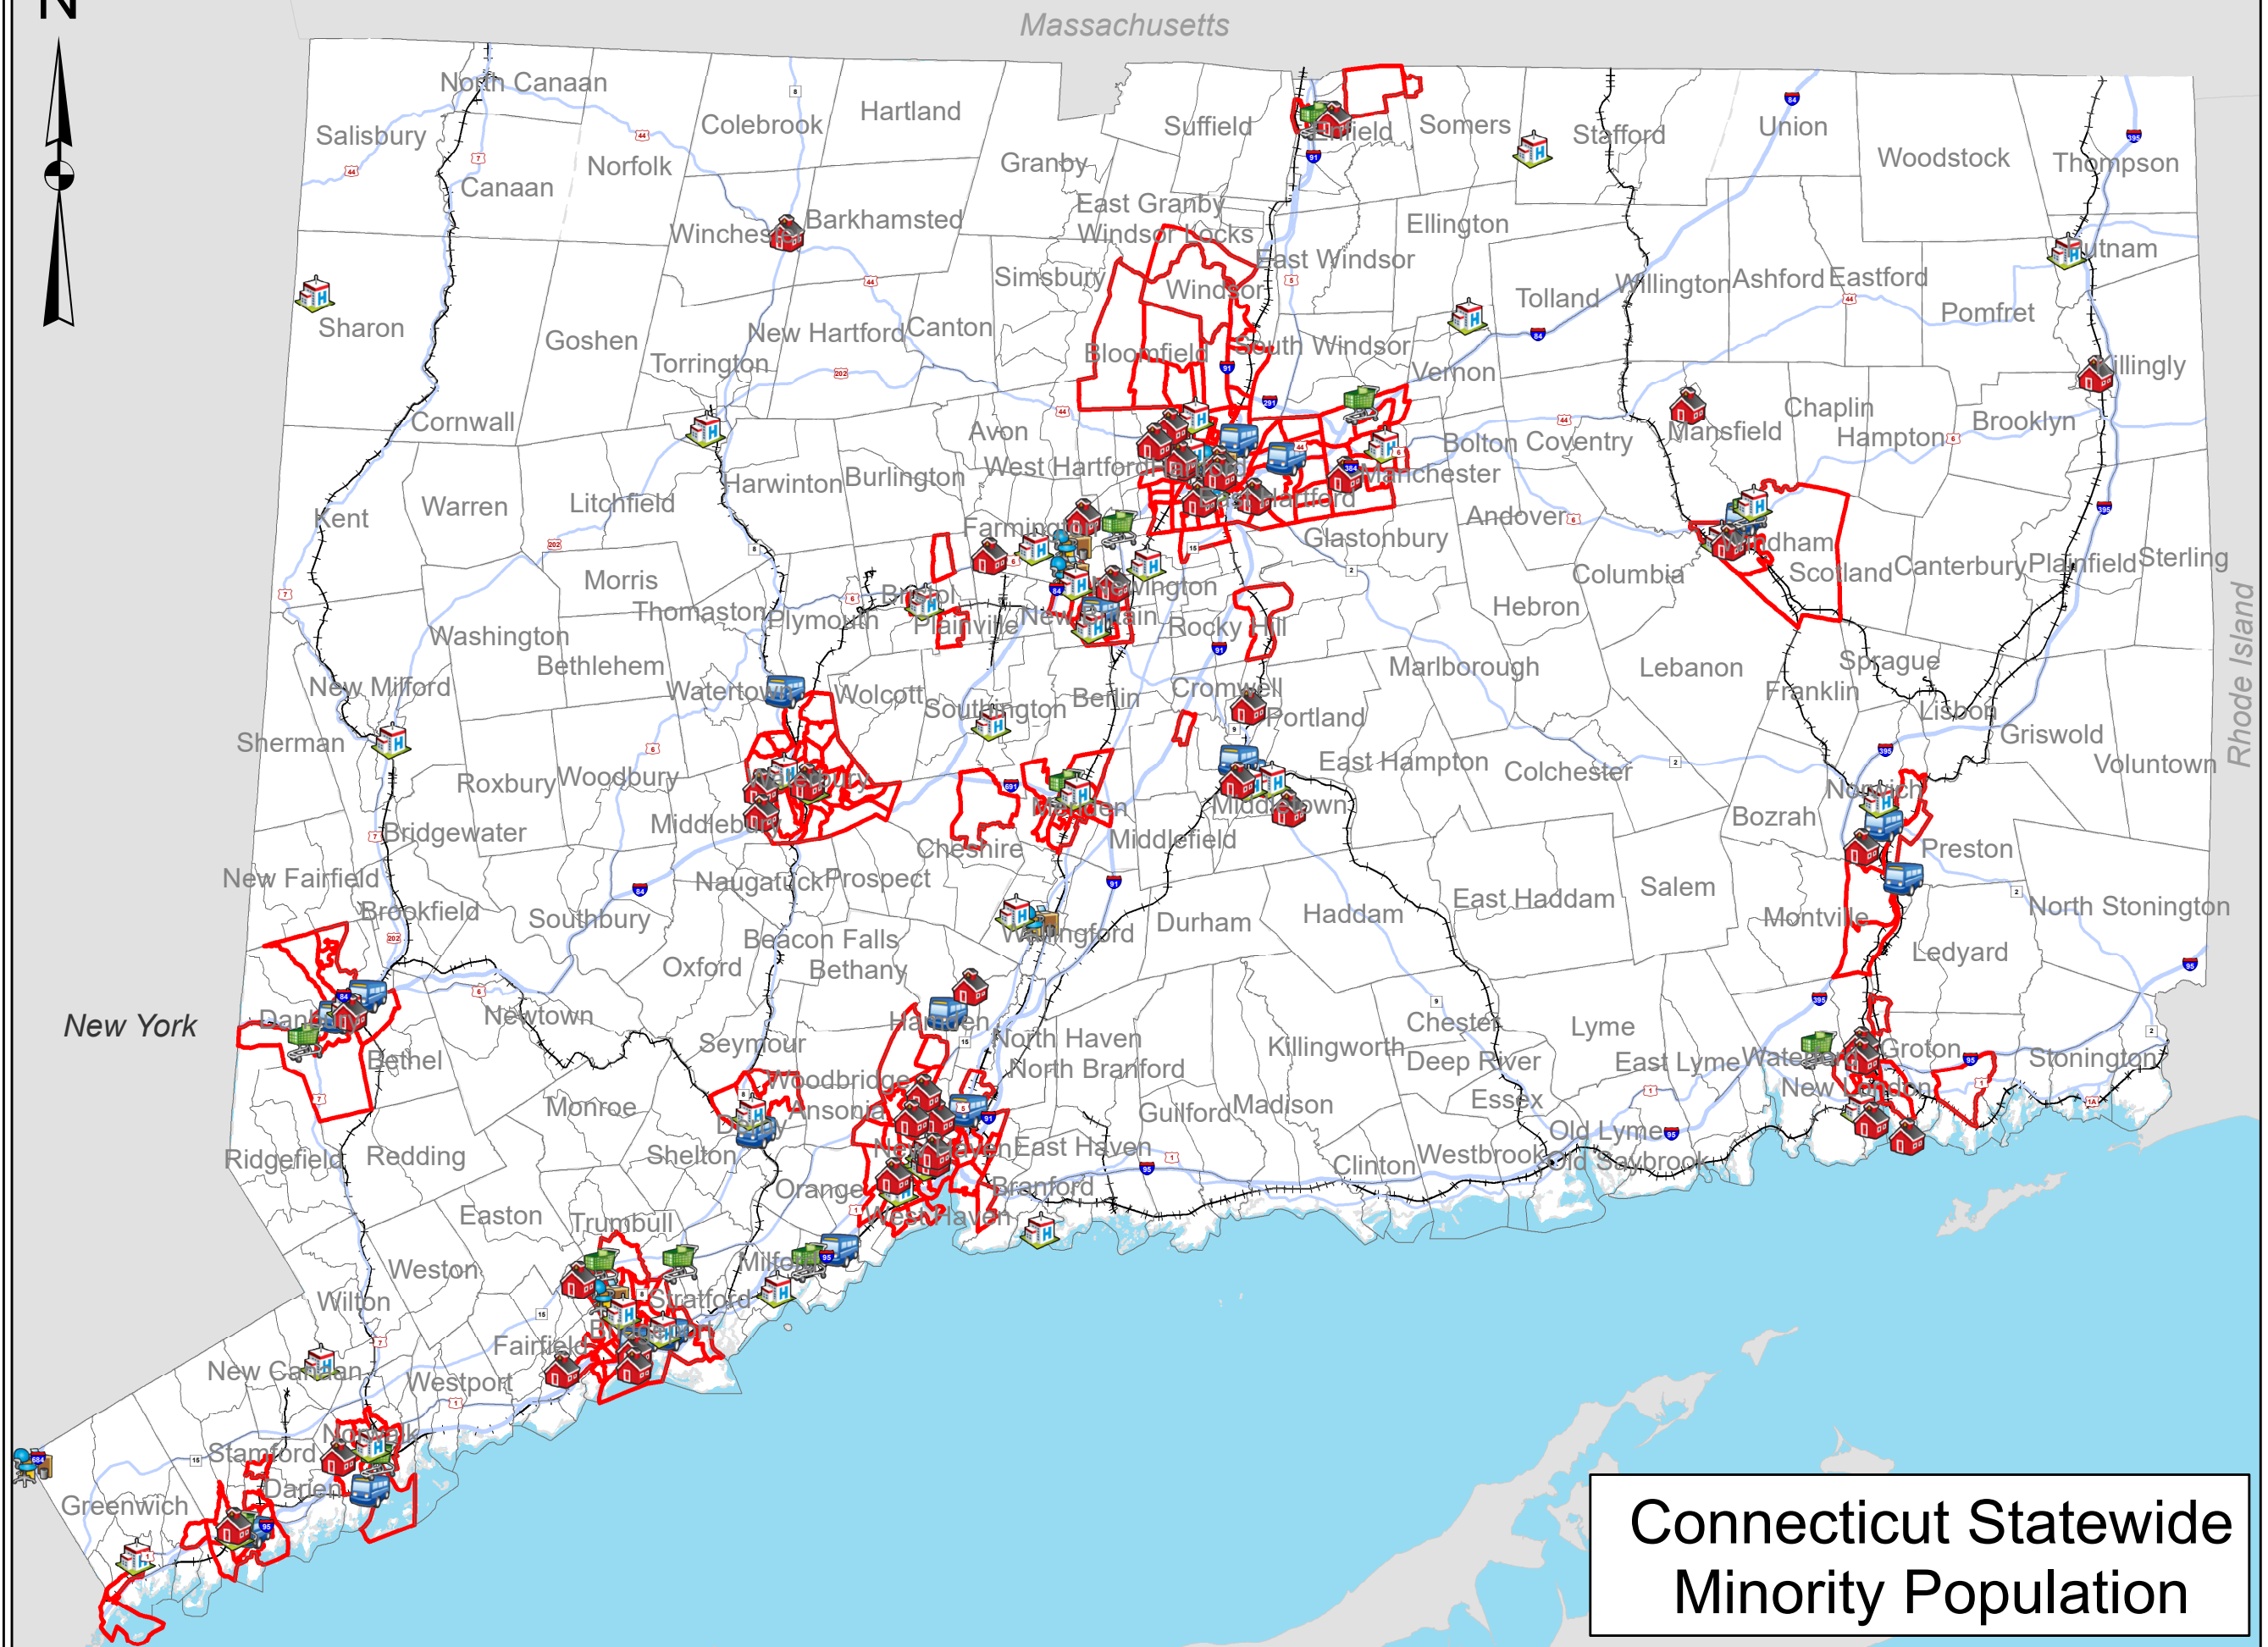

Legend

Connecticut

Percent Minority

0 - 33.323

> 33.323

Passenger Rail Lines

Colleges/Universities

Hospitals

Major Employers

Shopping Malls

Transit Facilities

Town Boundaries

References

Data Source: CTDOT Travel Demand & Air Quality Modeling Unit

The minority population data is based on the 2013 - 2017 American Community Survey (ACS) 5-year Estimates, Table B03002.

The average percentage minority population for the State of Connecticut is 33.323

Map Scale

Developed July 2020

This map, developed for internal ConnDOT use, is a cartographic rendering of DOT roadway records. It should not be referenced or incorporated in any manner in legal documents or proceedings

**Connecticut Statewide
Minority Population**