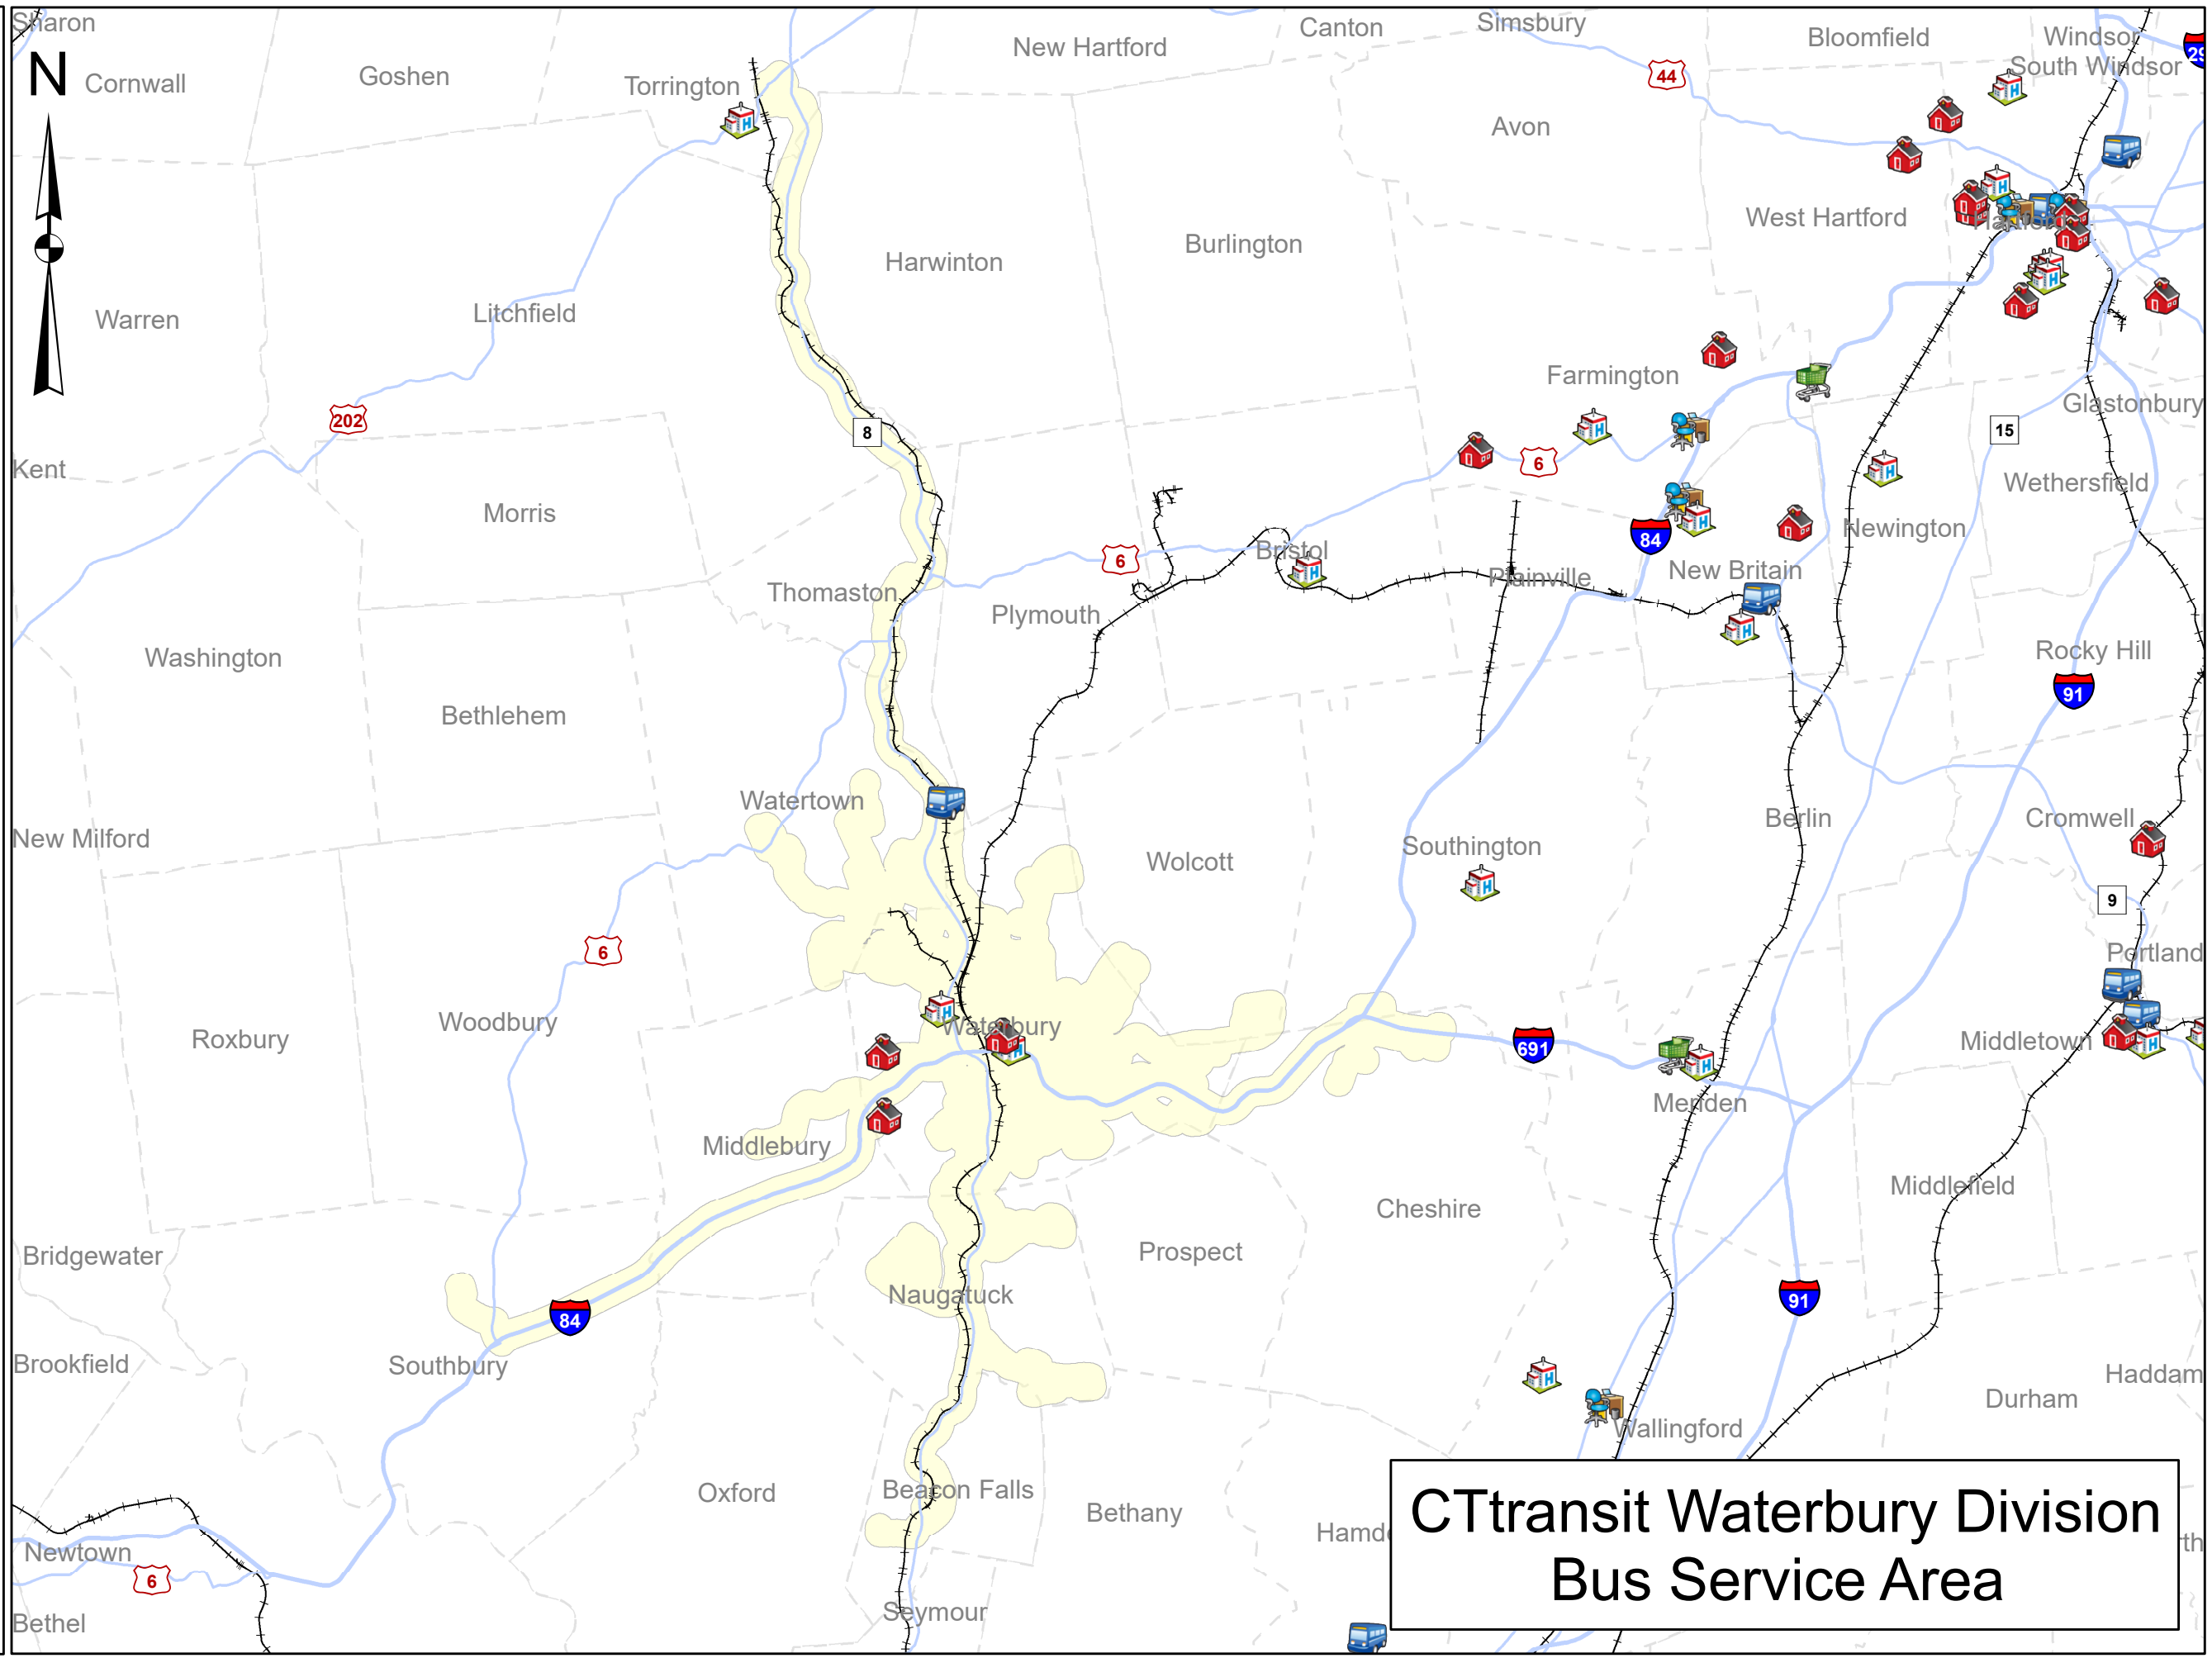

### Legend

- Waterbury Division Bus Service Area
- Passenger Rail Lines
- Colleges/Universities
- Hospitals
- Major Employers
- Shopping Malls
- Transit Facilities
- Town Boundaries

### References

Bus Service Area: The area contained by a 1/4 mile buffer applied to the bus routes.

### Map Scale

Developed June 2020

This map, developed for internal ConnDOT use, is a cartographic rendering of DOT roadway records. It should not be referenced or incorporated in any manner in legal documents or proceedings

**CTtransit Waterbury Division  
Bus Service Area**