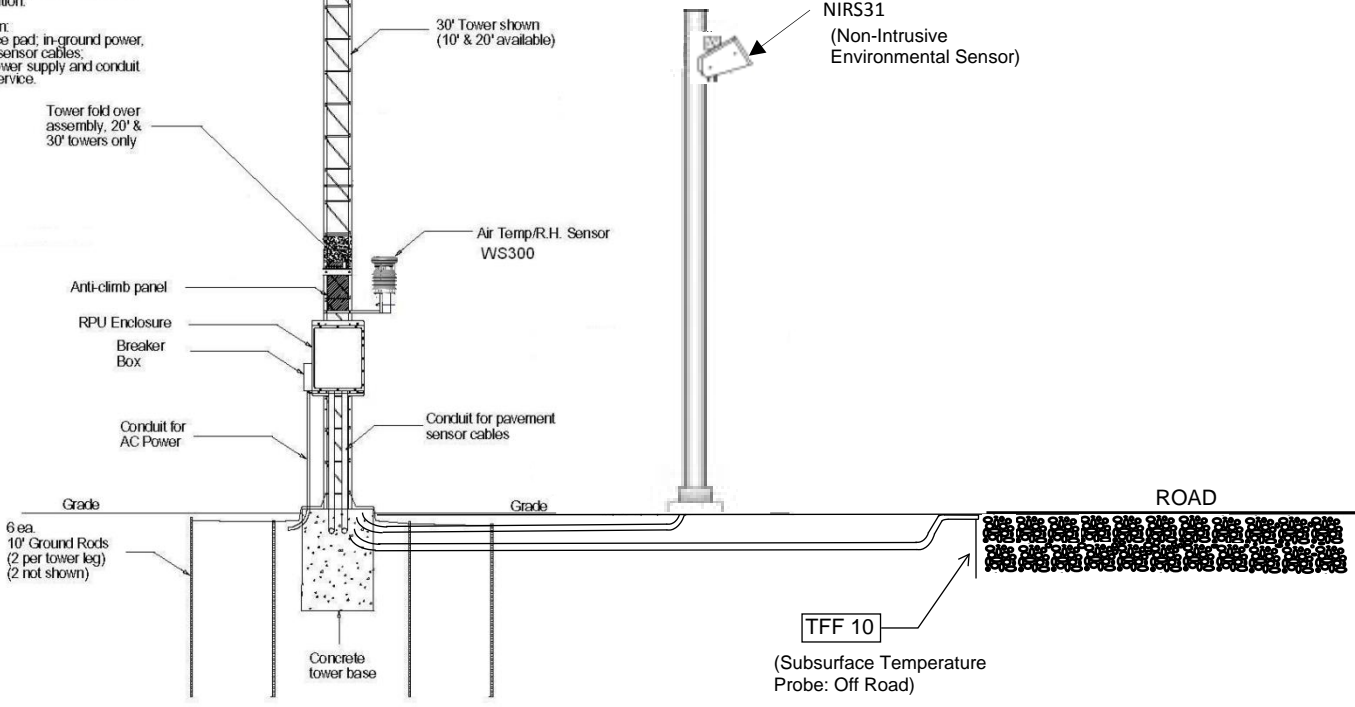

WS200  
(Atmospheric Sensor)

R2S  
(Precipitation Sensor)

Video Camera

- Notes:
1. All items shown may not be included in every installation.
  2. Items not shown:  
Concrete service pad, in-ground power, telephone and sensor cables, solar/battery power supply and conduit for telephone service.

FRONT VIEW