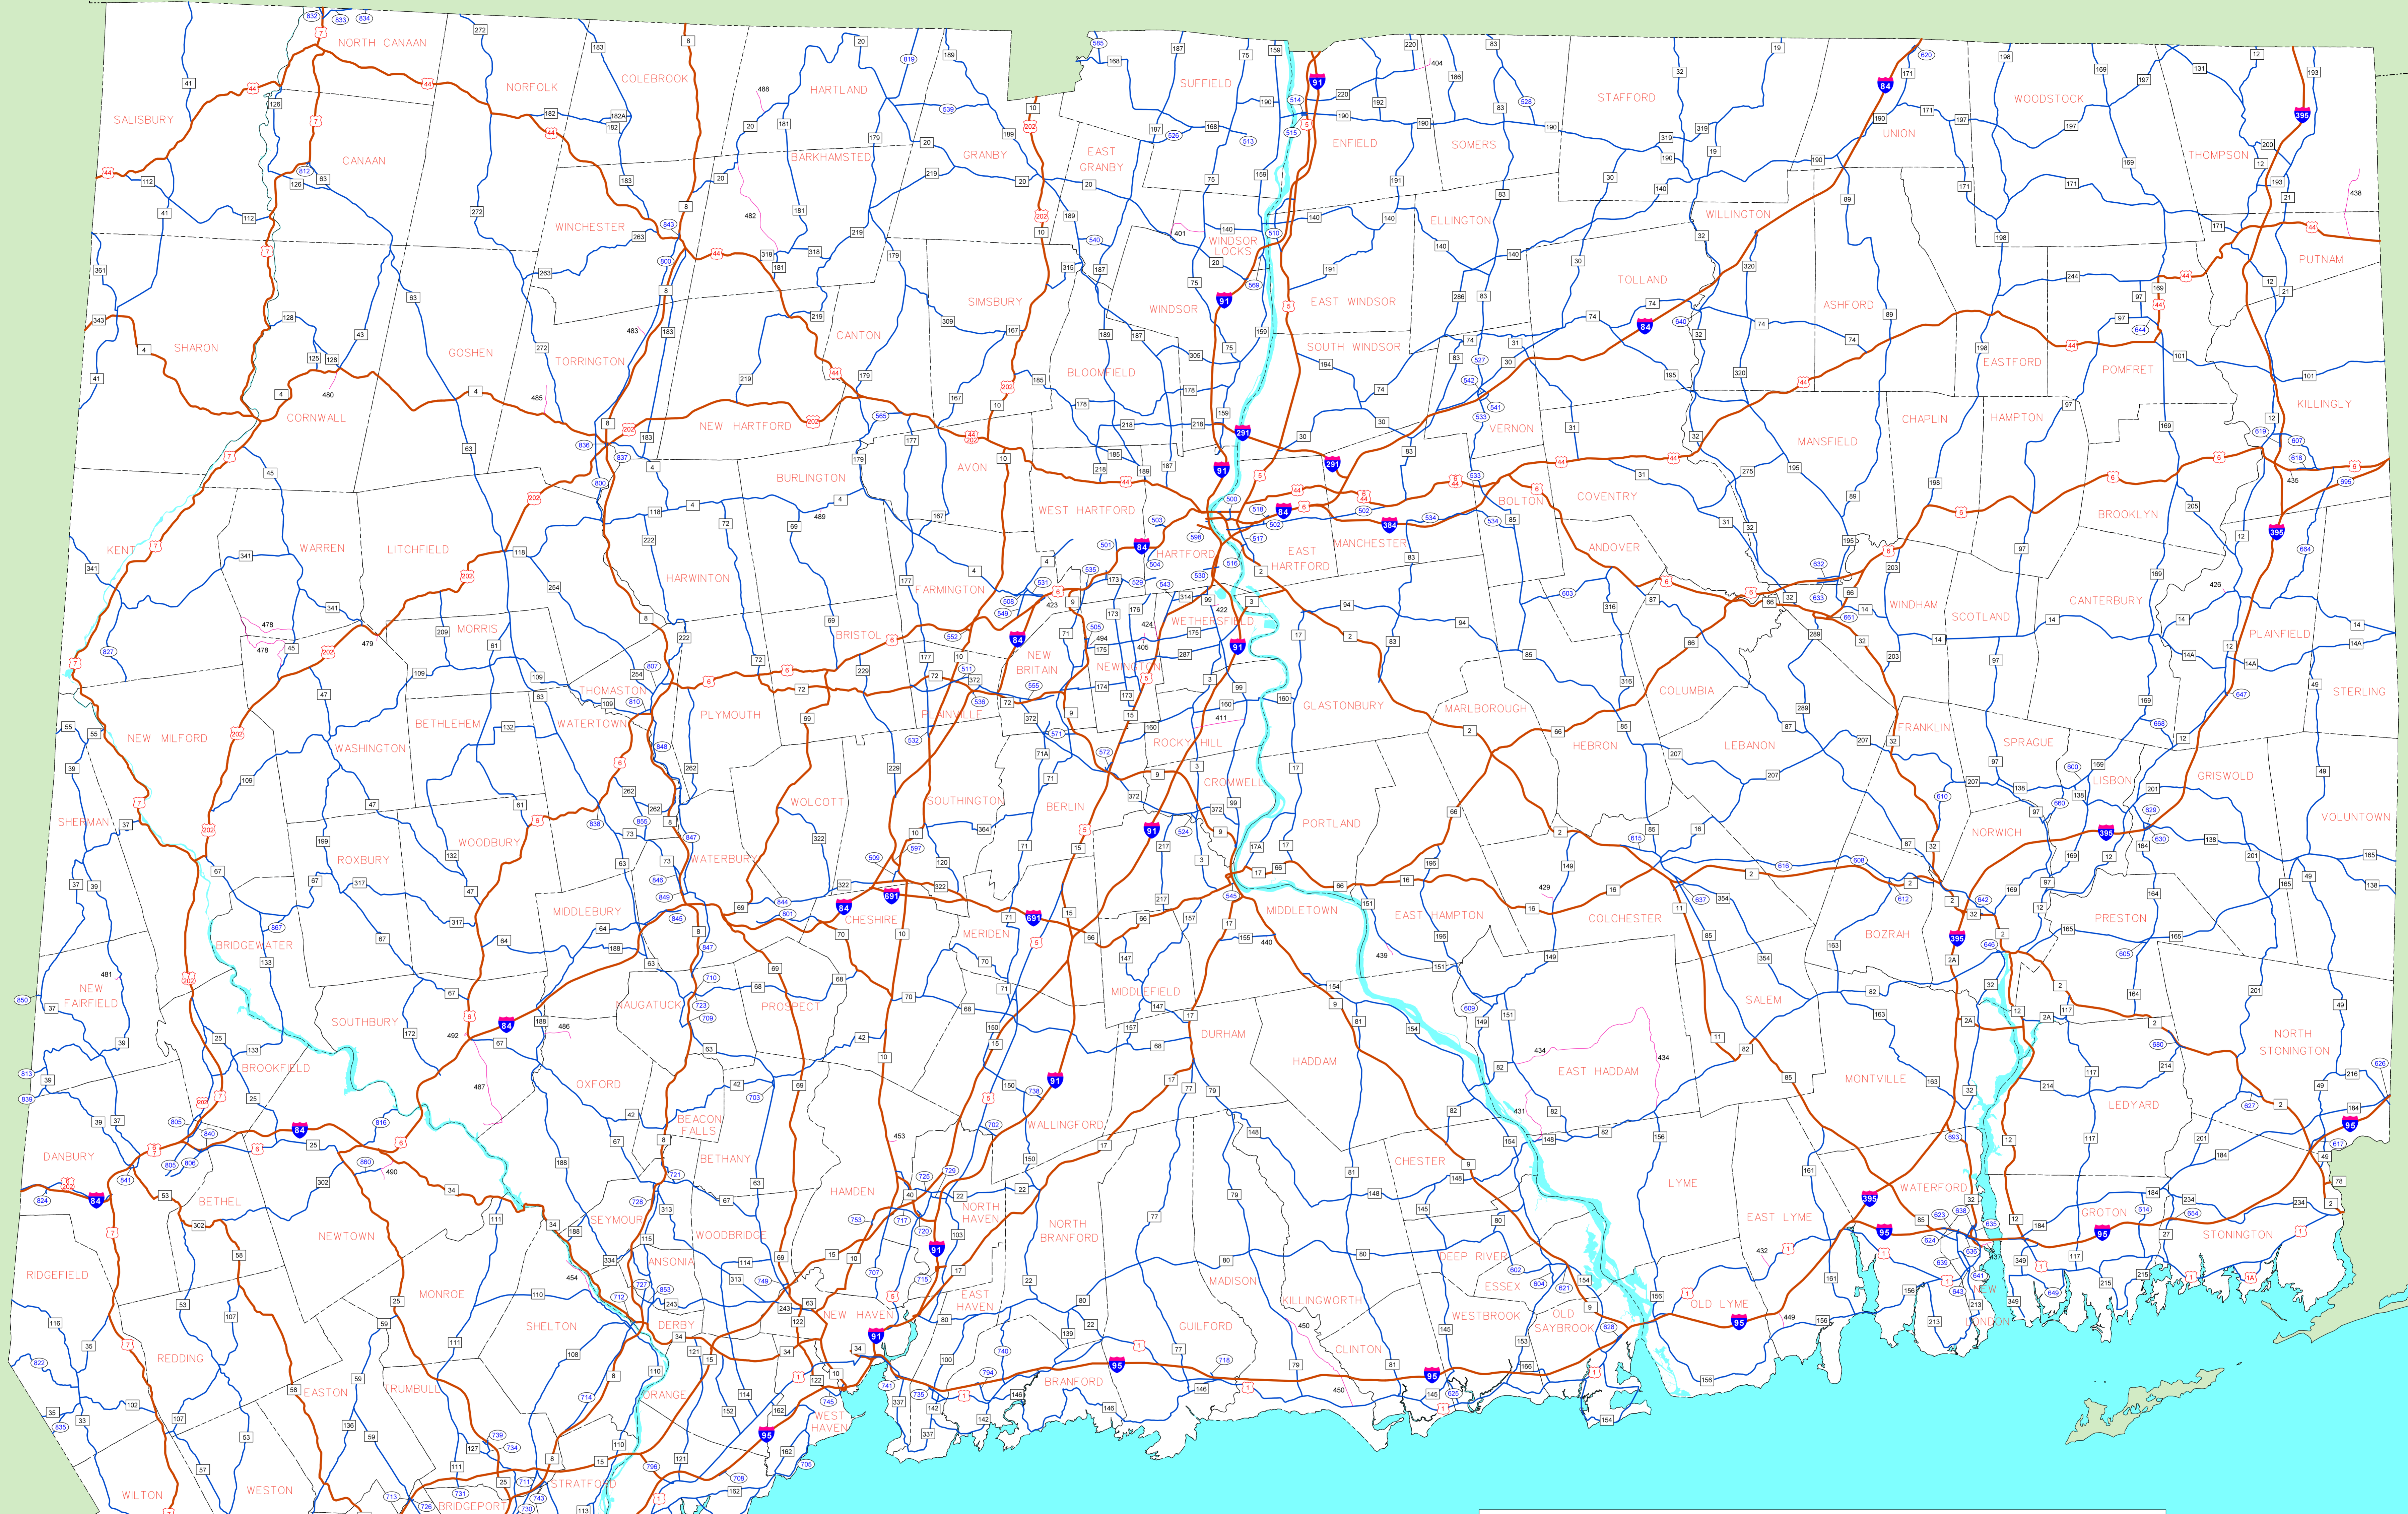

MASSACHUSETTS

NEW YORK

RHODE ISLAND

LEGEND

- Primary
- Secondary
- Special Service
- Interstate Highway
- U.S. Route
- State Route - Posted
- State Road - Not Posted

STATE OF CONNECTICUT STATE HIGHWAY SYSTEM

COMMITTEE TO RECLASSIFY ALL PUBLIC ROADS
EDWARDS & KELCEY - ENGINEERS & CONSULTANTS
SECTION 13a - 16 CONNECTICUT GENERAL STATUTES
JANUARY 13, 1961

REVISED TO: DECEMBER 31, 2022