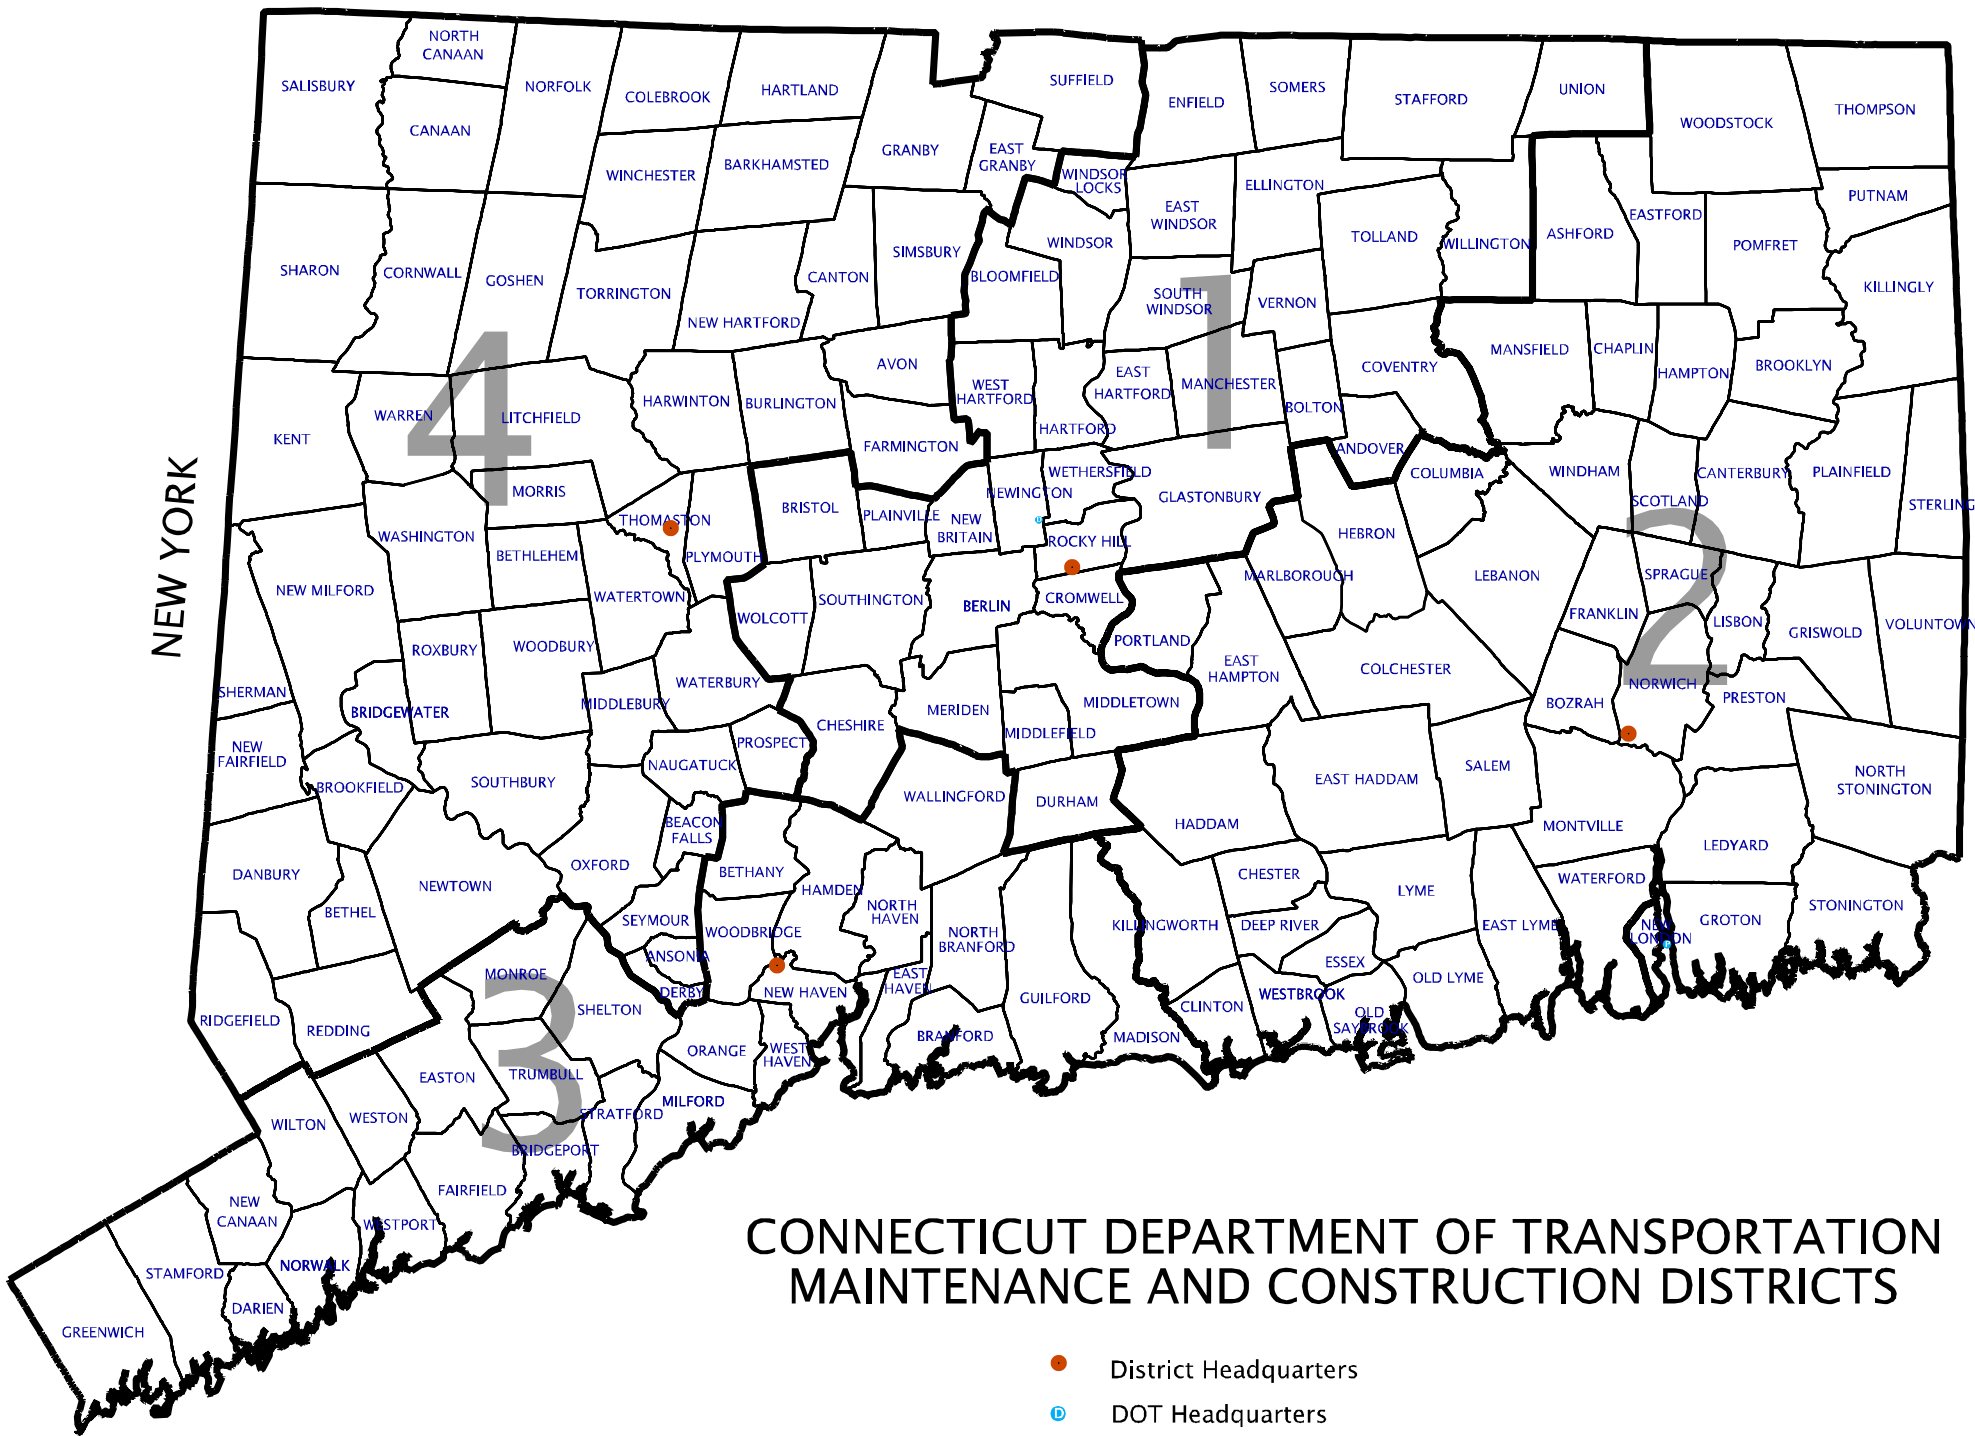

MASSACHUSETTS

CONNECTICUT DEPARTMENT OF TRANSPORTATION MAINTENANCE AND CONSTRUCTION DISTRICTS

- District Headquarters
- Ⓛ DOT Headquarters